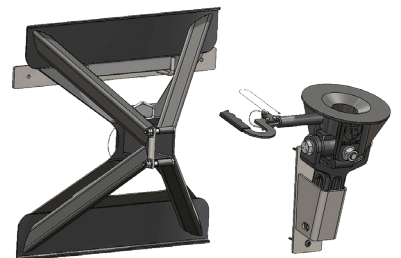

Our BXR Series 5th Wheels have a true kingpin connection. No adapters required.

BXR2100™

Attaches to 2-5/16" Gooseneck Ball.
21,000 gross towing capacity. 5,000 lb. vertical load limit

BXR2410™

Attaches to Industry Standard Bed Rails.
24,000 gross towing capacity. 6,000 lb. vertical load limit

Funnel shaped hitch head helps guide the kingpin into place, significantly reducing the risk of false hookups & trailer drops
True 360° nesting of the kingpin • Dual articulating head: front/back, side-to-side • Adjustable height: 17", 18", and 19"
Lightweight, 2-piece design: BXR2100, 122 lbs. BXR2410, 100 lbs. Tested to SAE J2638.

Fifth Wheel Accessories

BXR9004
5th Wheel Lube Plate

BX88360
5th Wheel Kingpin Lock

BXR9005
5th Wheel Rotaflex Lockout

BXR9009
OEM Ball Adapter

BX88356
5th Wheel Hitch Wiring Harness

BXR9006
5th Wheel Anti-slip Mat