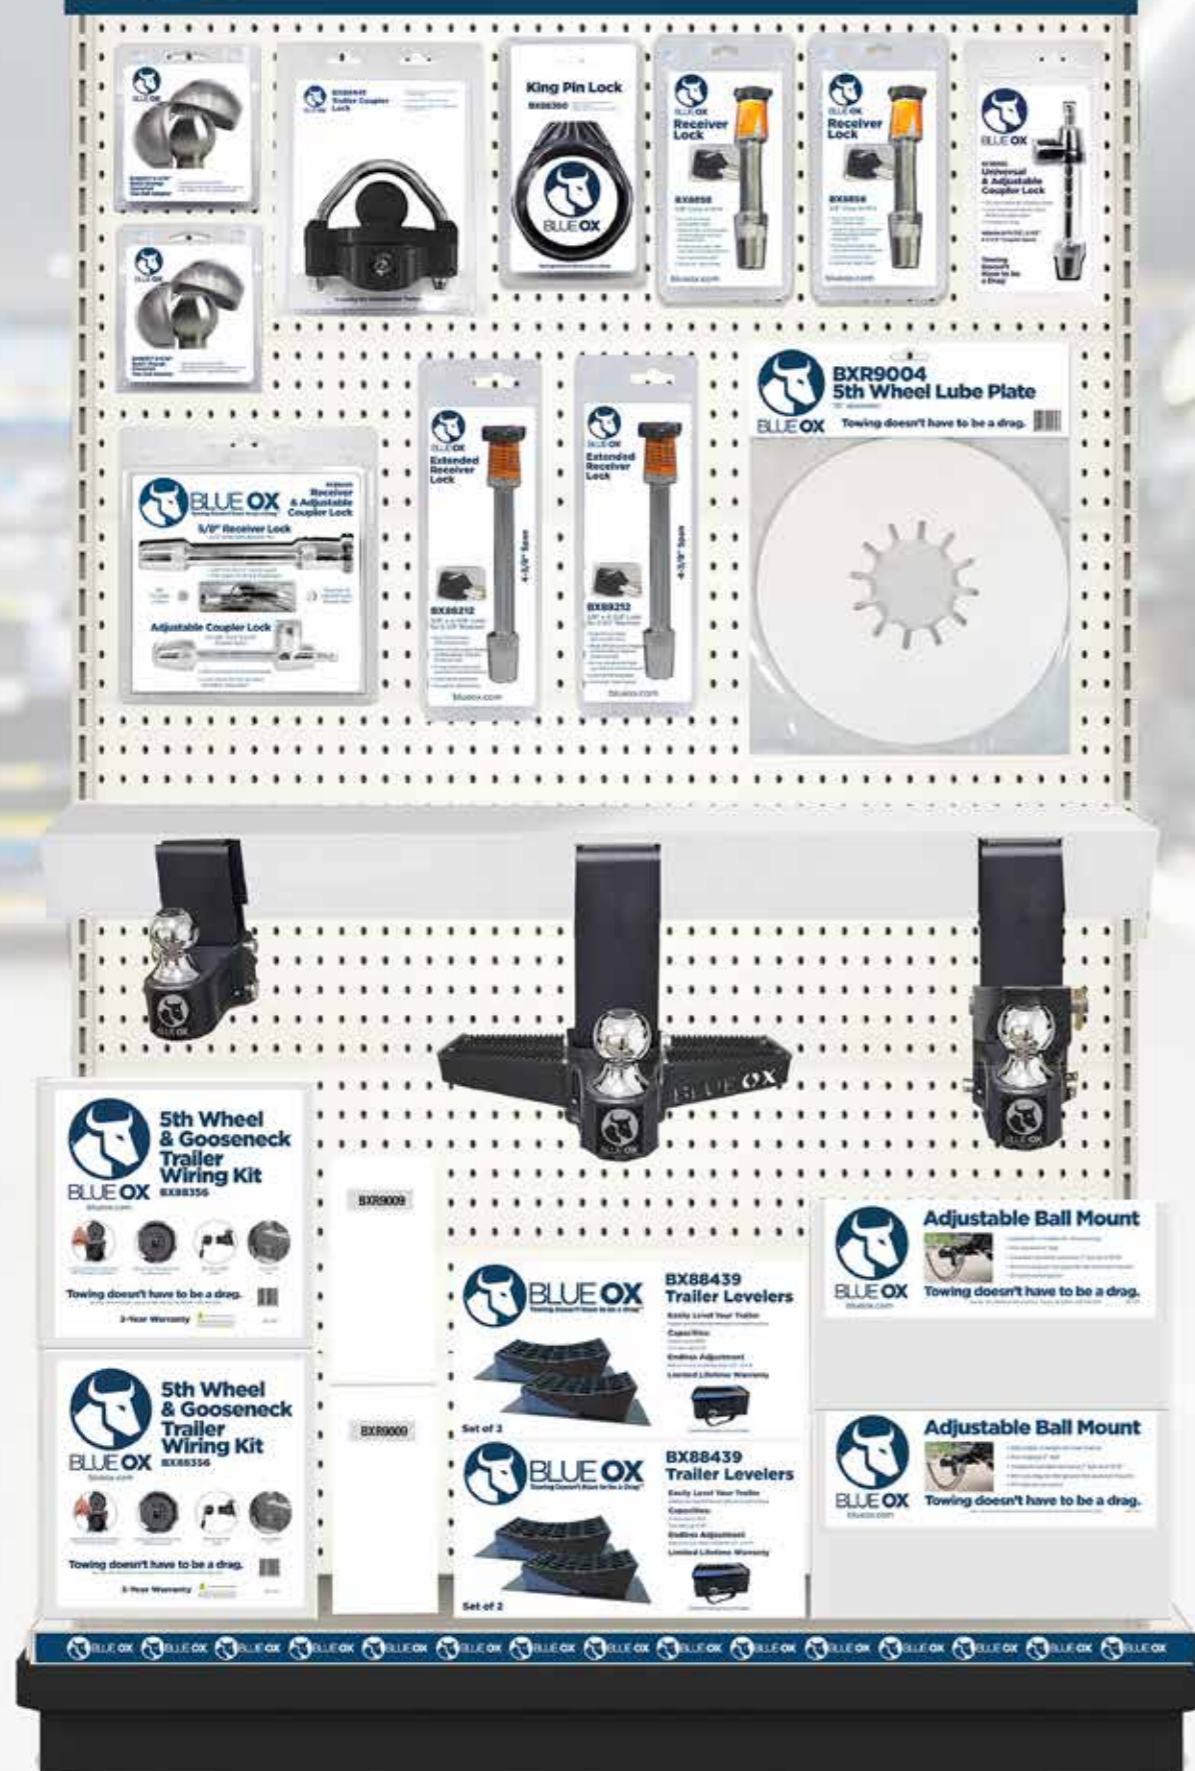

## Trailer Towing 36" W x 60" H

INCLUDES THE FOLLOWING:

Part #	Description	Quantity
BXH10141	4" Drop/Rise, 2" Receiver, Rated to 10K	2
BXH10171	7" Drop/Rise, 2" Receiver, Rated to 10K	2
BXH12241	7" Drop/Rise, 2-1/2" Receiver, Rated to 12K	2
BXH12271	7" Drop/Rise, 2-1/2" Receiver, Rated to 12K	2
BX88441	Universal Trailer Coupler Lock	2
BXH9000	Kit, Hitch Step for Adjustable Ball Mounts (Shown on 2nd adjustable Ball Mount)	2
BXH9001	Kit, Pintle Hitch Adjustable Ball Mount Add-On (Shown on 3rd adjustable Ball Mount)	2
BX88377	Quick Change Tow Ball Adapter 2" to 2-5/16"	2
BX88402	Universal & Adjustable Pin Style Coupler Lock	3
BX88403	Pin Style Coupler Lock & 5/8" Receiver Lock Kit	3
BX88212	Receiver Lock Kit, 5/8" x 4" Long, 20K	3
BX8858	Receiver Lock 5/8", 20K	3
BXR9004	10" 5th Wheel Lube Plate	2
BXR9009	OEM Gooseneck to Blue Ox Fifth Wheel Adapter	2
BX88439	Kit, Blue Ox Camper Leveler, Pair	2
BX88356	Kit, 5th Wheel Wiring Harness 6' Long	2
402-2229	36" Planogram Sign	1
402-0053	Blue Ox Branded Shelf Strip 4'	1