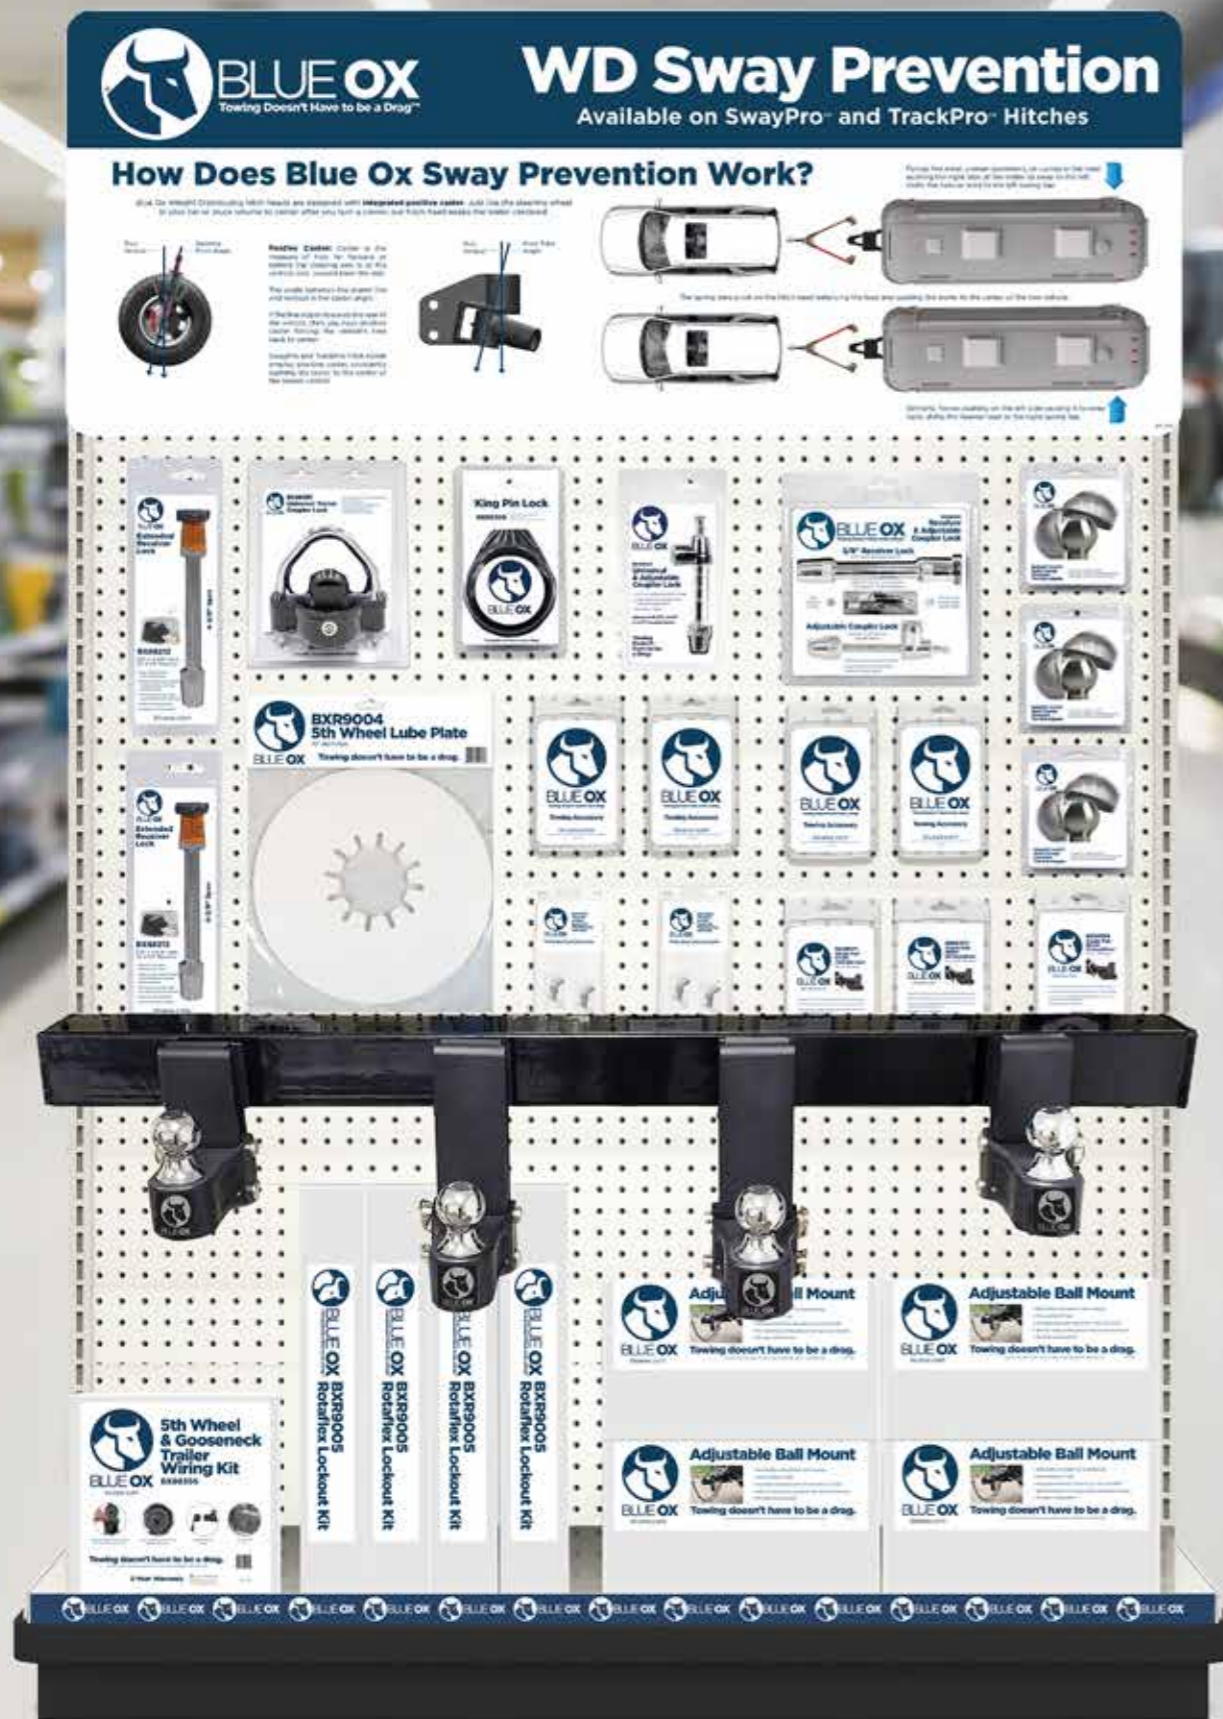

Trailer Towing 48" W x 60" H

84-0250 KIT, PLANOGRAM, TRAILER TOWING
INCLUDES THE FOLLOWING:

Part #	Description	Quantity
BX88360	KINGPIN LOCK	2
BX88351	TRLR LOCK COUPLER, UNIVERSAL	2
BX88212	RCVR. LOCK, 5/8 - 4 CLASS V	4
BX88377	CLAMSHELL, 2 5/16" HITCH BALL CONVERTER	3
BXW4078	KIT, RETAINING KEYS W/STEP TRACK PRO/2-POINT	4
BX88402	KIT, PIN STYLE COUPLER LOCK	2
BX88403	KIT, PIN STYLE COUPLER LOCK AND 5/8 X 3 1/2 RECEIVER LOCK	3
DS-HITCH WAL	DROP RECEIVER MOUNT	1
402-2210	WD SIGNAGE 48" WIDE X 18" HIGH	1
BXH10141	ADJUSTABLE BALL MOUNT, 2" RECEIVER, 4" DROP/RISE, 10K RATED	1
BXH10171	ADJUSTABLE BALL MOUNT, 2" RECEIVER, 7" DROP/RISE, 10K RATED	1
BXH12241	ADJUSTABLE BALL MOUNT, 2-1/2" RECEIVER, 4" DROP/RISE, 12K RATED	1
BXH12271	ADJUSTABLE BALL MOUNT, 2-1/2" RECEIVER, 4" DROP/RISE, 12K RATED	1
BXW4029	WRENCH, SWAYPRO, HEAT TREATED, ZP (BACKSTOCK)	3
BXW4079	KIT, 3-PACK SPRING BAR LIFT TOOL (BACKSTOCK)	2
BXW4062	KIT, SPRING LOCK ASSEMBLY, 2-POINT HITCH	2
BXR9004	LUBE PLATE	4
BX88356	5TH WHEEL WIRING HARNESS	2
BXW4047	KIT, PINS, TRACK PRO	4
BXR9005	KIT, ROTAFLEX LOCKOUT	4
BX88371	KIT, SINGLE PULL IMMOBILIZER, 2"	2
BX88372	KIT, SINGLE PULL IMMOBILIZER 2 1/2	2
BX88399	KIT, SINGLE PULL IMMOBILIZER 3"	2
402-0053	BLUE OX BRANDED SHELF 4' SHELF STRIP	1

Contact Your Regional Blue Ox Sales Representative to Place Your Order