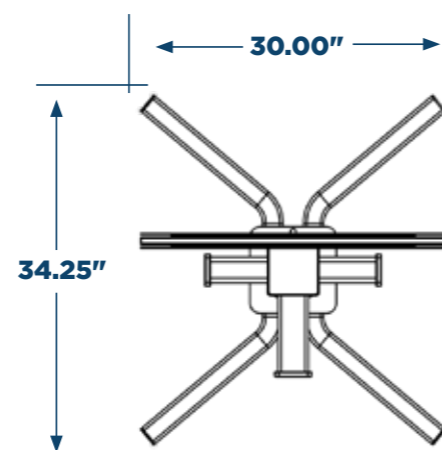

Dealer Displays & Signage

Showroom Marketing

BLUE OX

Flat Towing Floor Display

DSW-TB Tower 2.5

402-2223 Display Sign

Floor Dimensions

Flat Towing Floor Display

DSW-Extended TB Tower

402-2223 Display Sign

Floor Dimensions

Adjustable Ball Mounts

DSW-Hitchtower
DSW-6 Hitchtower

Floor Dimensions

Mud Flap System

DSW-Rock Guards

Floor Dimensions

5th Wheel

DSW-5th Wheel Tower

402-2221 Display Sign

Floor Dimensions

WD Hitch

DSW-WD Hitch for SwayPro™, TrackPro™, & 2-Point™

402-2221 Display Sign

402-2221 Display Sign

Floor Dimensions
(All WD Displays)

Signage

Posters, Counter Mat, Banner,
Window Cling

BLUE OX
Towing Doesn't Have to be a Drag™

Window Cling 402-2211
6" x 3"

Counter Mat 404-0079
17" x 11"