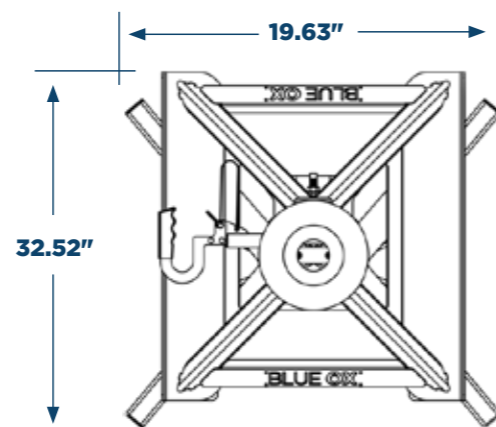

Floor Dimensions

5th Wheel

DSW-5th Wheel Tower

402-2221 Display Sign

Floor Dimensions

WD Hitch

DSW-WD Hitch for SwayPro™, TrackPro™, & 2-Point™

402-2221 Display Sign

Floor Dimensions
(All WD Displays)

WD Hitch

DSW-WD Hitch Stacked for SwayPro™, TrackPro™, & 2-Point™

402-2221 Display Sign

84-0230
(TV Mount Kit)

Floor Dimensions
(All WD Displays)

WD Hitch

DSW-WD Hitch Triple for SwayPro™, TrackPro™, & 2-Point™