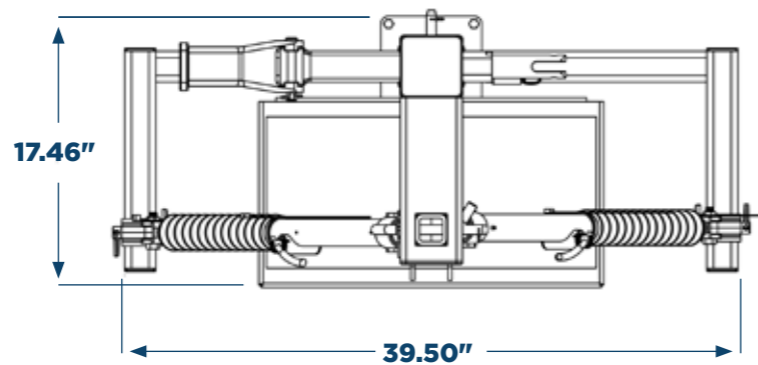

Dealer Displays & Signage

Showroom Marketing

BLUE OX

Flat Towing Floor Display

DSW-TB Tower 2.5

402-2223 Display Sign

Floor Dimensions

Flat Towing Floor Display

DSW-Extended TB Tower

402-2223 Display Sign

Floor Dimensions

Adjustable Ball Mounts

DSW-Hitchtower
DSW-6 Hitchtower

Floor Dimensions

Mud Flap System

DSW-Rock Guards

Floor Dimensions

5th Wheel

DSW-5th Wheel Tower

402-2221 Display Sign

Floor Dimensions

WD Hitch

DSW-WD Hitch for SwayPro™, TrackPro™, & 2-Point™

402-2221 Display Sign