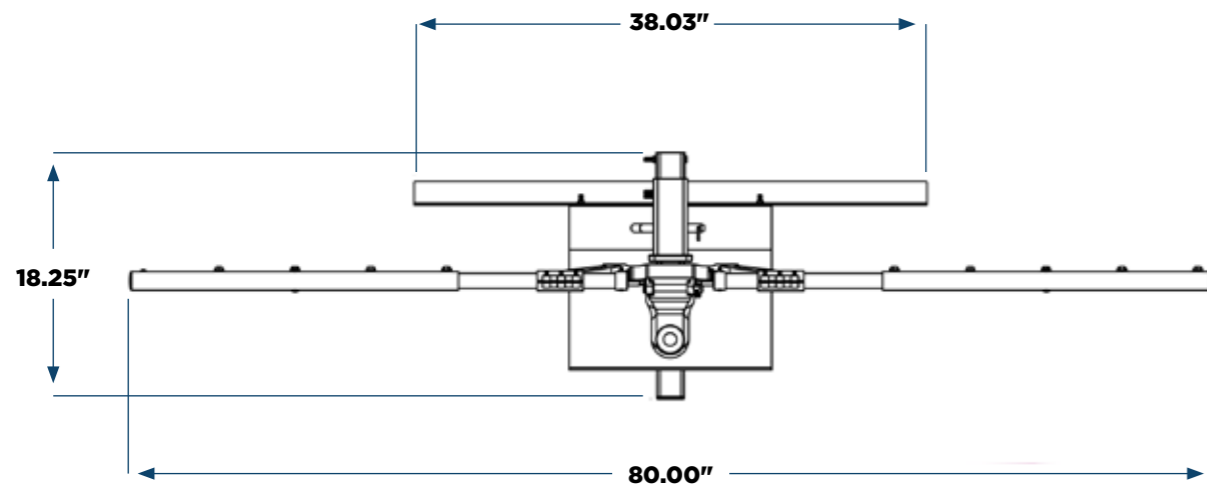

Dealer Displays & Signage

Showroom Marketing

BLUE OX

Flat Towing Floor Display

DSW-TB Tower 2.5

402-2223 Display Sign

Floor Dimensions

Flat Towing Floor Display

DSW-Extended TB Tower

402-2223 Display Sign

Floor Dimensions

Adjustable Ball Mounts

DSW-Hitchtower
DSW-6 Hitchtower

Floor Dimensions

Mud Flap System

DSW-Rock Guards

Floor Dimensions

5th Wheel

DSW-5th Wheel Tower

402-2221 Display Sign

Floor Dimensions

WD Hitch

DSW-WD Hitch for SwayPro™, TrackPro™, & 2-Point™

402-2221 Display Sign

Floor Dimensions
(All WD Displays)

WD Hitch

DSW-WD Hitch Stacked for SwayPro™, TrackPro™, & 2-Point™

402-2221 Display Sign

84-0230
(TV Mount Kit)

Floor Dimensions
(All WD Displays)

WD Hitch

DSW-WD Hitch Triple for SwayPro™, TrackPro™, & 2-Point™