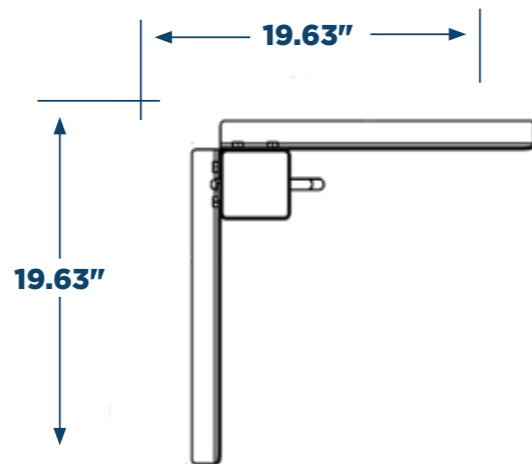

Dealer Displays & Signage

Showroom Marketing

BLUE OX

Flat Towing Floor Display

DSW-TB Tower 2.5

402-2223 Display Sign

Floor Dimensions

Flat Towing Floor Display

DSW-Extended TB Tower

402-2223 Display Sign

Floor Dimensions

Adjustable Ball Mounts

DSW-Hitchtower
DSW-6 Hitchtower

Floor Dimensions

Mud Flap System

DSW-Rock Guards

Floor Dimensions

5th Wheel

DSW-5th Wheel Tower

402-2221 Display Sign

Floor Dimensions

WD Hitch

DSW-WD Hitch for SwayPro™, TrackPro™, & 2-Point™

402-2221 Display Sign

Floor Dimensions
(All WD Displays)

WD Hitch

DSW-WD Hitch Stacked for SwayPro™, TrackPro™, & 2-Point™

402-2221 Display Sign

84-0230
(TV Mount Kit)

Floor Dimensions
(All WD Displays)

WD Hitch

DSW-WD Hitch Triple for SwayPro™, TrackPro™, & 2-Point™