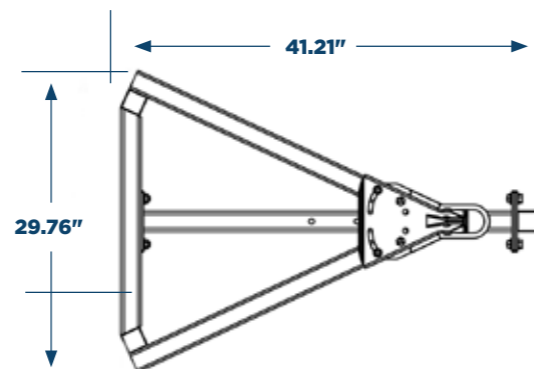

Floor Dimensions

5th Wheel

DSW-5th Wheel Tower

402-2221 Display Sign

Floor Dimensions

WD Hitch

DSW-WD Hitch for SwayPro™, TrackPro™, & 2-Point™

402-2221 Display Sign

Floor Dimensions
(All WD Displays)

WD Hitch

DSW-WD Hitch Stacked for SwayPro™, TrackPro™, & 2-Point™

402-2221 Display Sign

84-0230
(TV Mount Kit)

Floor Dimensions
(All WD Displays)

WD Hitch

DSW-WD Hitch Triple for SwayPro™, TrackPro™, & 2-Point™

402-2221 Display Sign

Floor Dimensions
(All WD Displays)

Signage

Posters, Counter Mat, Banner,
Window Cling

BLUE OX
Towing Doesn't Have to be a Drag™

Window Cling 402-2211
6" x 3"

Counter Mat 404-0079
17" x 11"