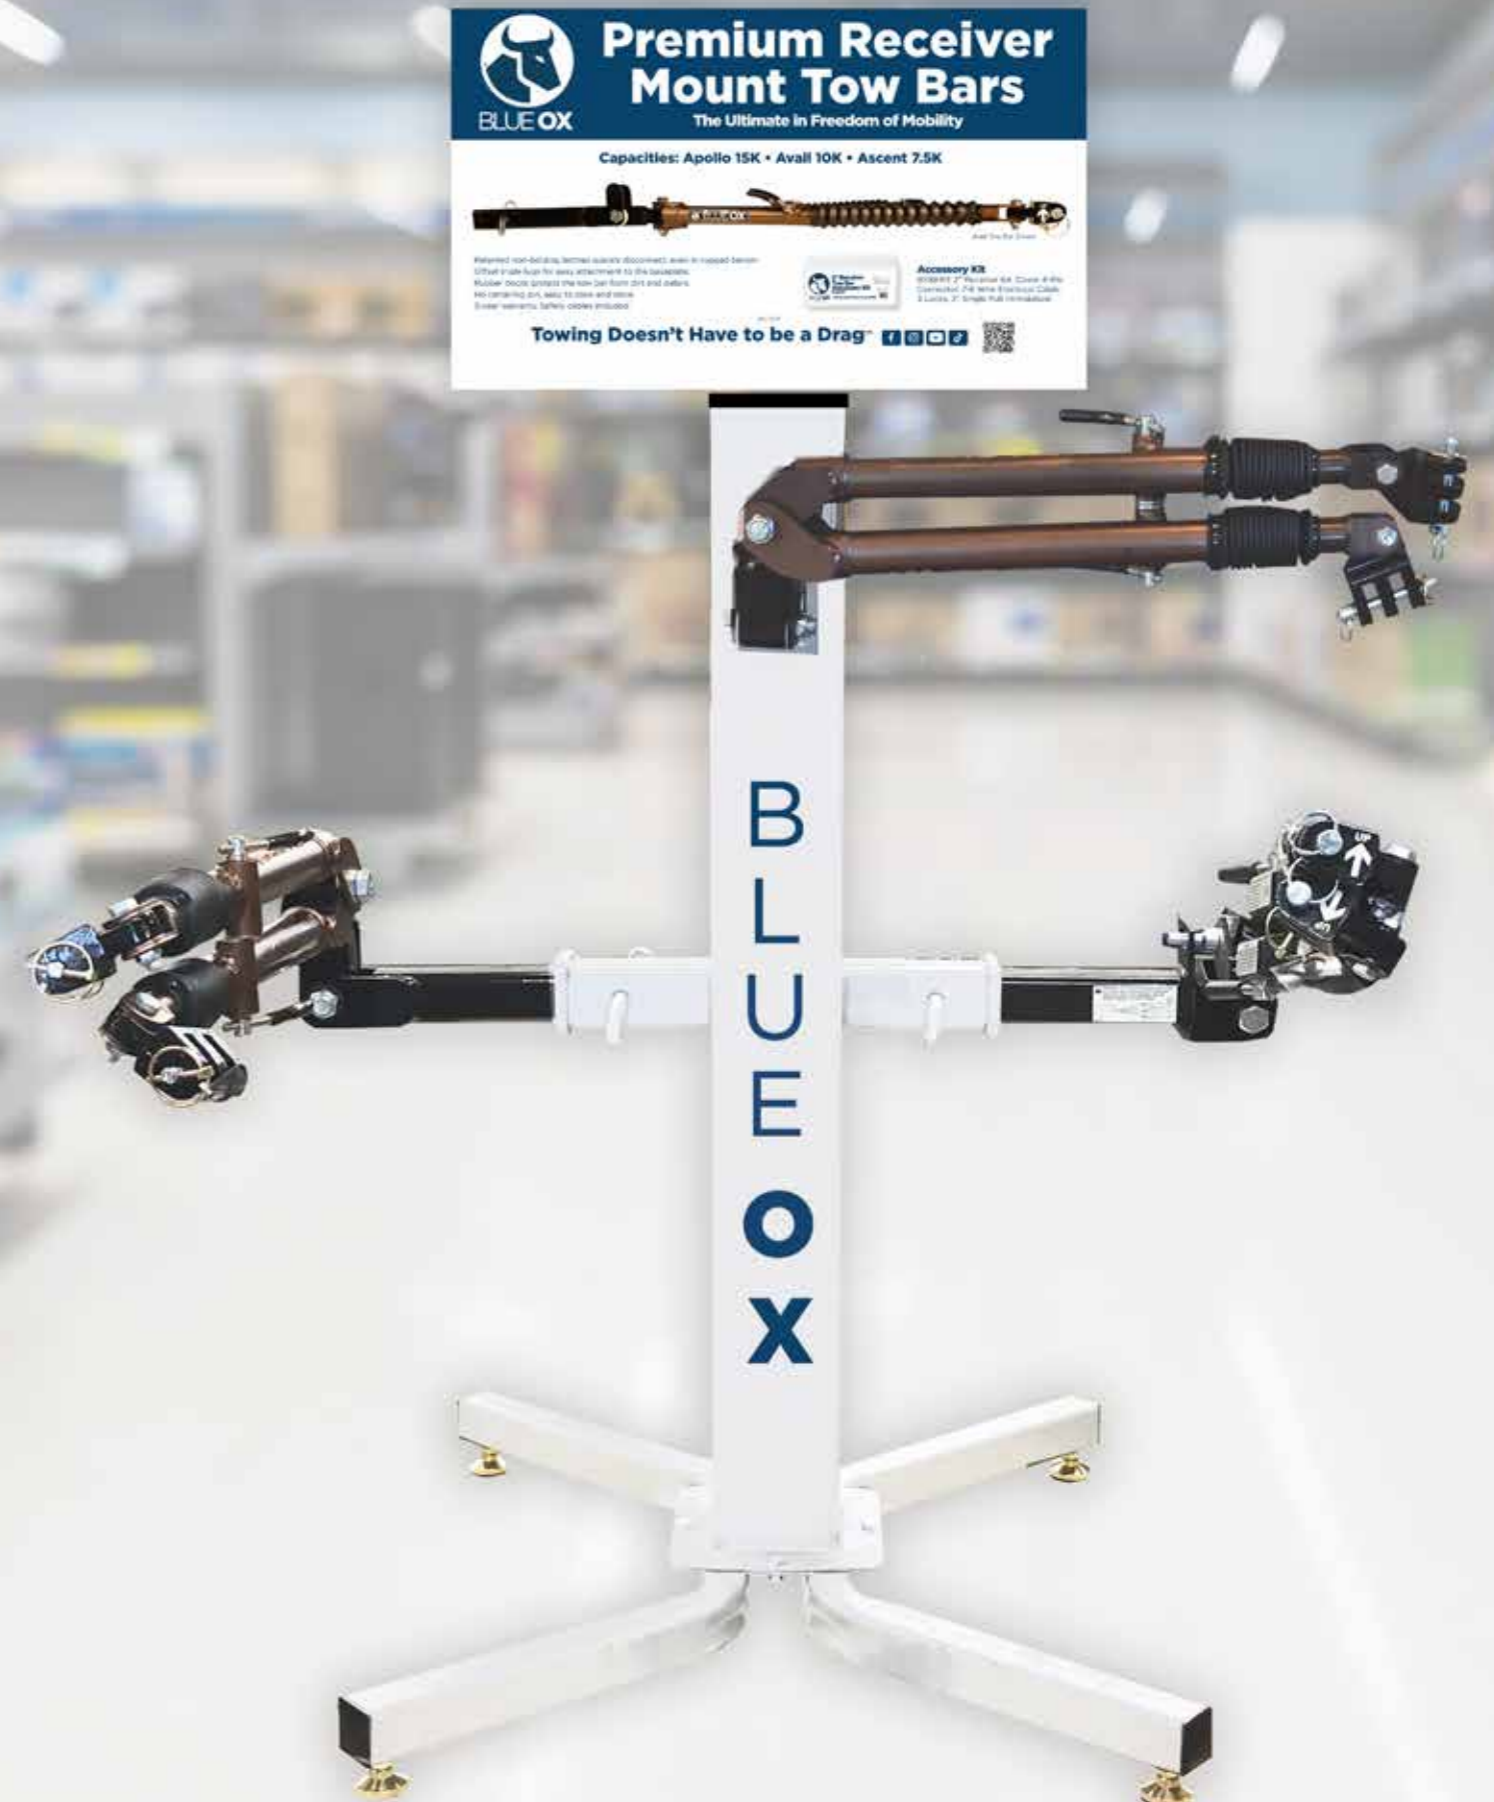

Dealer Displays & Signage

Showroom Marketing

BLUE OX

Flat Towing Floor Display

DSW-TB Tower 2.5

402-2223 Display Sign

Floor Dimensions

Flat Towing Floor Display

DSW-Extended TB Tower

402-2223 Display Sign

Floor Dimensions

Adjustable Ball Mounts

DSW-Hitchtower
DSW-6 Hitchtower

Floor Dimensions

Mud Flap System

DSW-Rock Guards

Floor Dimensions

5th Wheel

DSW-5th Wheel Tower

402-2221 Display Sign

Floor Dimensions

WD Hitch

DSW-WD Hitch for SwayPro™, TrackPro™, & 2-Point™

402-2221 Display Sign

Floor Dimensions
(All WD Displays)

WD Hitch

DSW-WD Hitch Stacked for SwayPro™, TrackPro™, & 2-Point™

402-2221 Display Sign

84-0230
(TV Mount Kit)

Floor Dimensions
(All WD Displays)

WD Hitch

DSW-WD Hitch Triple for SwayPro™, TrackPro™, & 2-Point™