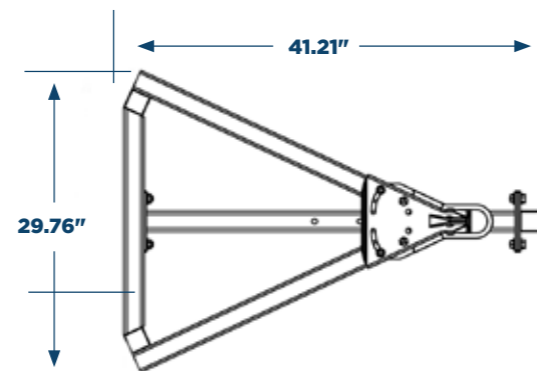

Floor Dimensions

5th Wheel

DSW-5th Wheel Tower

402-2221 Display Sign

Floor Dimensions

WD Hitch

DSW-WD Hitch for SwayPro™, TrackPro™, & 2-Point™

402-2221 Display Sign

Floor Dimensions
(All WD Displays)

WD Hitch

DSW-WD Hitch Stacked for SwayPro™, TrackPro™, & 2-Point™

402-2221 Display Sign

84-0230
(TV Mount Kit)

Floor Dimensions
(All WD Displays)

WD Hitch

DSW-WD Hitch Triple for SwayPro™, TrackPro™, & 2-Point™