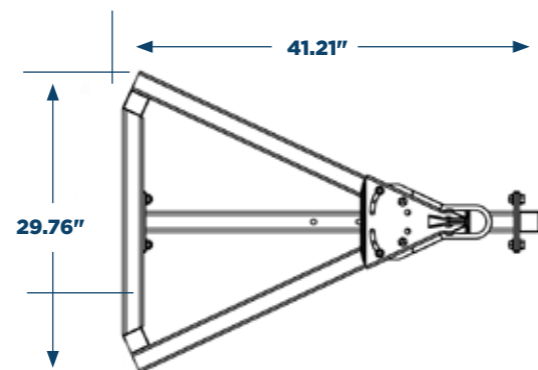

Floor Dimensions

5th Wheel

DSW-5th Wheel Tower

402-2221 Display Sign

Floor Dimensions

WD Hitch

DSW-WD Hitch for SwayPro™, TrackPro™, & 2-Point™

402-2221 Display Sign

Floor Dimensions
(All WD Displays)

WD Hitch

DSW-WD Hitch Stacked for SwayPro™, TrackPro™, & 2-Point™

402-2221 Display Sign

84-0230
(TV Mount Kit)

Floor Dimensions
(All WD Displays)

WD Hitch

DSW-WD Hitch Triple for SwayPro™, TrackPro™, & 2-Point™