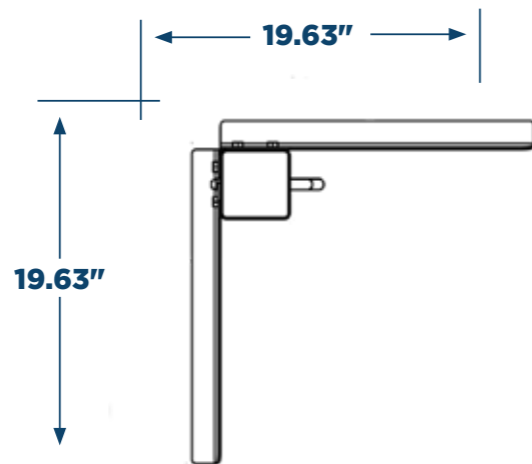

# Flat Towing Floor Display

DSW-TB Tower 2.5 (White Display)

TB-Tower 2.5 (Gray Display)

402-2223 Display Sign

Floor Dimensions

# Flat Towing Floor Display

DSW-Extended TB Tower

402-2223 Display Sign

Floor Dimensions

# Adjustable Ball Mounts

DSW-Hitchtower (White Display)  
Hitchtower (Gray Display)

DSW-6 Hitchtower (White Display)  
6 Hitchtower (Gray Display)

**Floor Dimensions**