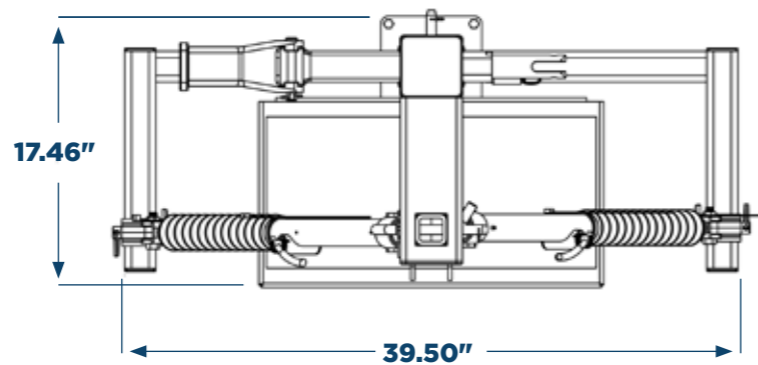

# Flat Towing Floor Display

DSW-TB Tower 2.5 (White Display)

TB-Tower 2.5 (Gray Display)

402-2223 Display Sign

Floor Dimensions

# Flat Towing Floor Display

DSW-Extended TB Tower

402-2223 Display Sign

Floor Dimensions

# Adjustable Ball Mounts

DSW-Hitchtower (White Display)  
Hitchtower (Gray Display)

DSW-6 Hitchtower (White Display)  
6 Hitchtower (Gray Display)

**Floor Dimensions**