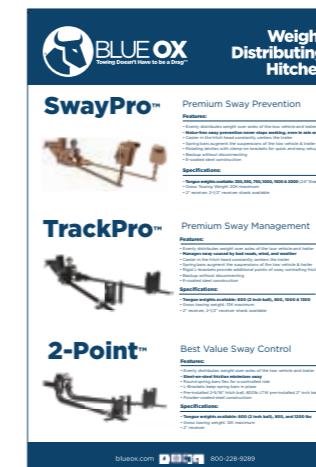

# Signage

Posters, Counter Mat, Banner,  
Window Cling

**BLUE OX**  
Towing Doesn't Have to be a Drag™

**Window Cling 402-2211**  
6" x 3"

**Counter Mat 404-0079**  
17" x 11"

**Banner 402-0047**  
3' x 5'

**Poster Motorized Towable Poster 402-0048**  
24" x 36"

**Weight Distributing Hitch Poster 402-2204**  
24" x 36"

**Flat Towing Poster 402-2215**  
24" x 36"

**5th Wheel Hitch Poster 402-2216**  
24" x 36"