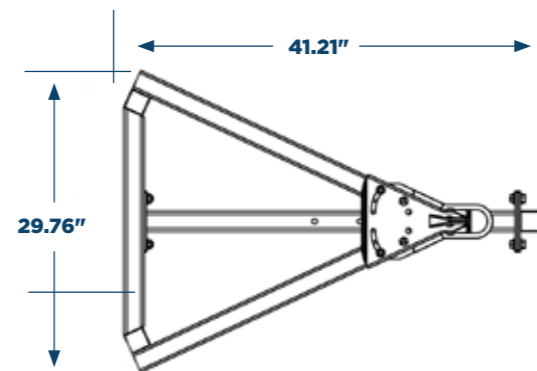

WD Hitch

DSW-WD Hitch for SwayPro™ (White Display),
TrackPro™, & 2-Point™

WD Hitch (Gray Display)

Floor Dimensions
(All WD Displays)

402-2224 Display Sign