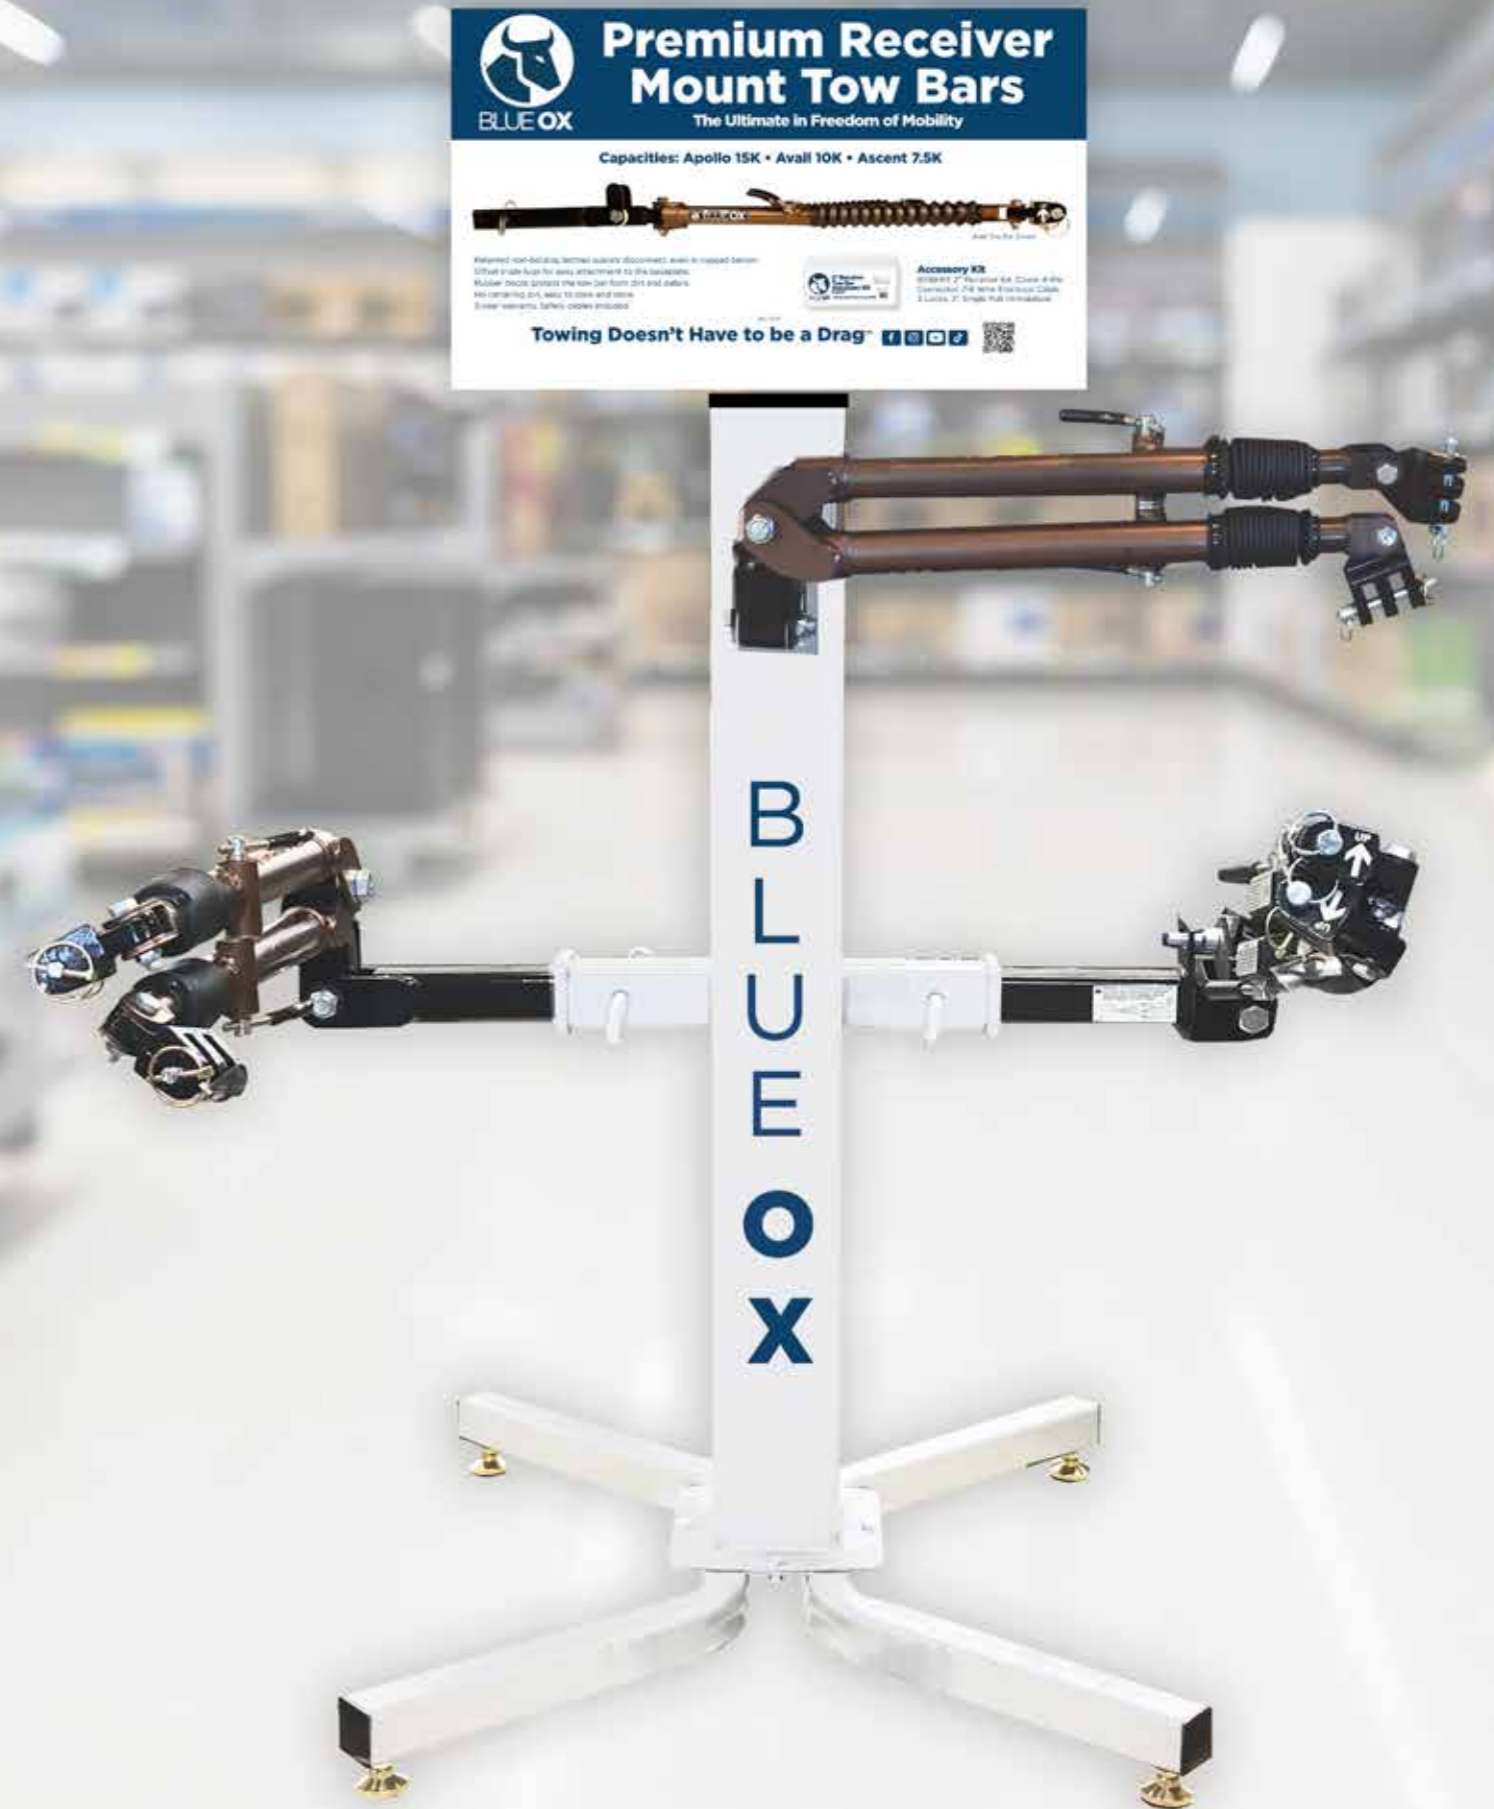

# Flat Towing Floor Display

DSW-TB Tower 2.5 (White Display)

TB-Tower 2.5 (Gray Display)

402-2223 Display Sign

Floor Dimensions

# Flat Towing Floor Display

DSW-Extended TB Tower

402-2223 Display Sign

Floor Dimensions

# Adjustable Ball Mounts

DSW-Hitchtower (White Display)  
Hitchtower (Gray Display)

DSW-6 Hitchtower (White Display)  
6 Hitchtower (Gray Display)

**Floor Dimensions**