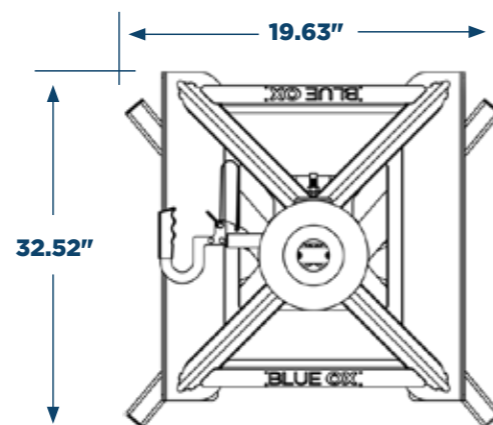

# Receiver Hitch/Mud Flap System

DSW-Receiver Hitch

Floor Dimensions

# 5th Wheel

DSW-5th Wheel Tower (White Display)

5th Wheel Tower (Gray Display)

402-2221 Display Sign

Floor Dimensions