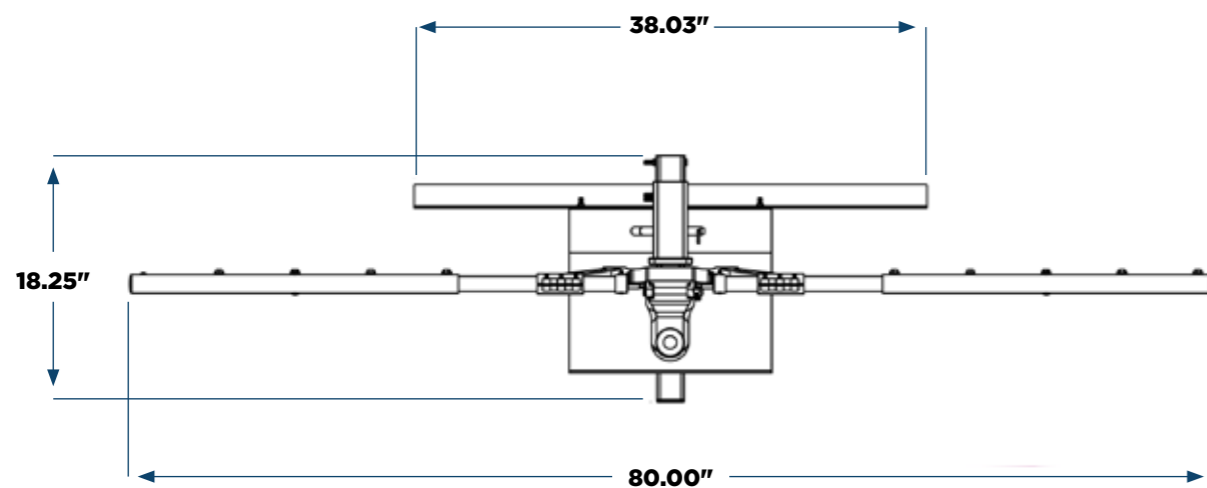

Mud Flap System

DSW-Rock Guards (White Display)

Floor Dimensions