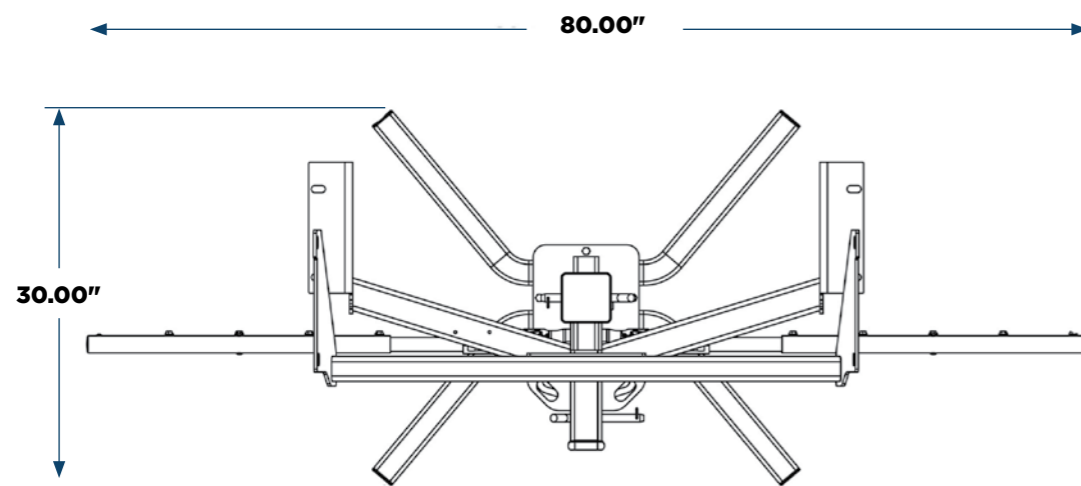

# Adjustable Ball Mounts

DSW-Hitchtower (White Display)  
Hitchtower (Gray Display)

DSW-6 Hitchtower (White Display)  
6 Hitchtower (Gray Display)

**Floor Dimensions**

# Mud Flap System

DSW-Rock Guards (White Display)

Floor Dimensions

# Receiver Hitch/Mud Flap System

DSW-Receiver Hitch

Floor Dimensions