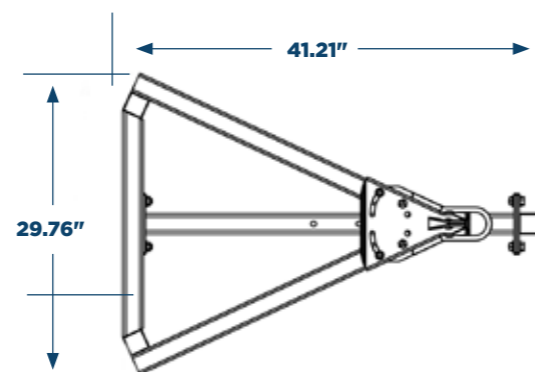

Floor Dimensions
(All WD Displays)