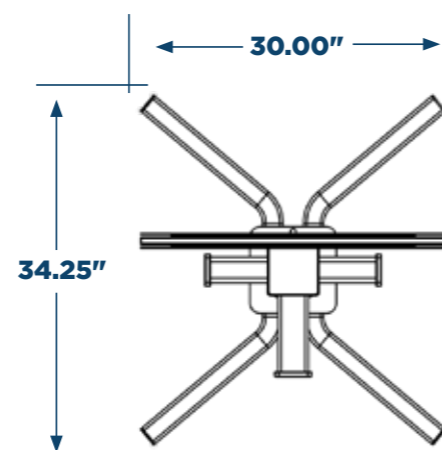

# Flat Towing Floor Display

DSW-TB Tower 2.5 (White Display)

TB-Tower 2.5 (Gray Display)

402-2223 Display Sign

Floor Dimensions

# Flat Towing Floor Display

DSW-Extended TB Tower

402-2223 Display Sign

Floor Dimensions

# Adjustable Ball Mounts

DSW-Hitchtower (White Display)  
Hitchtower (Gray Display)

DSW-6 Hitchtower (White Display)  
6 Hitchtower (Gray Display)

**Floor Dimensions**