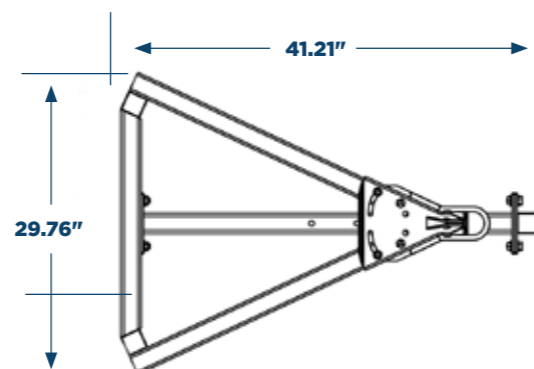

# WD Hitch

DSW-WD Hitch Stacked for SwayPro™ (White Display), TrackPro™, & 2-Point™

WD Hitch Stacked (Gray Display)

**402-2224 Display Sign**  
**84-0248 (White)**  
**84-0230 (Gray)**  
(TV Mount Kit)

**Floor Dimensions**  
(All WD Displays)

# WD Hitch

DSW-WD Hitch Triple for SwayPro™ (White Display), TrackPro™, & 2-Point™

WD-Hitch Triple (Gray Display)

402-2224 Display Sign

Floor Dimensions  
(All WD Displays)