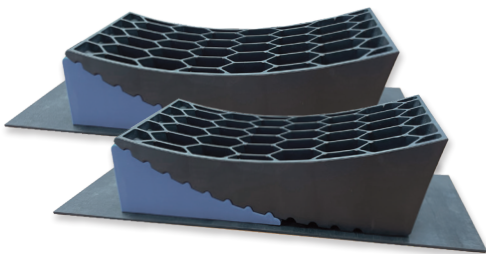

# BX88439 Trailer Levelers

**Easily level your trailer. Trailers up to 30K & Tire sizes up to 32". Adjust to any height between 1/2" and 4".  
Rubber pads for extra grip on smooth surfaces. Limited Lifetime Warranty**

Place the anti-slip pad facing down, put the leveler on the pad.

Pull the trailer up on to the leveler.

Add the Chock under the leveler.

Set of two levelers.

Zippered storage case included.