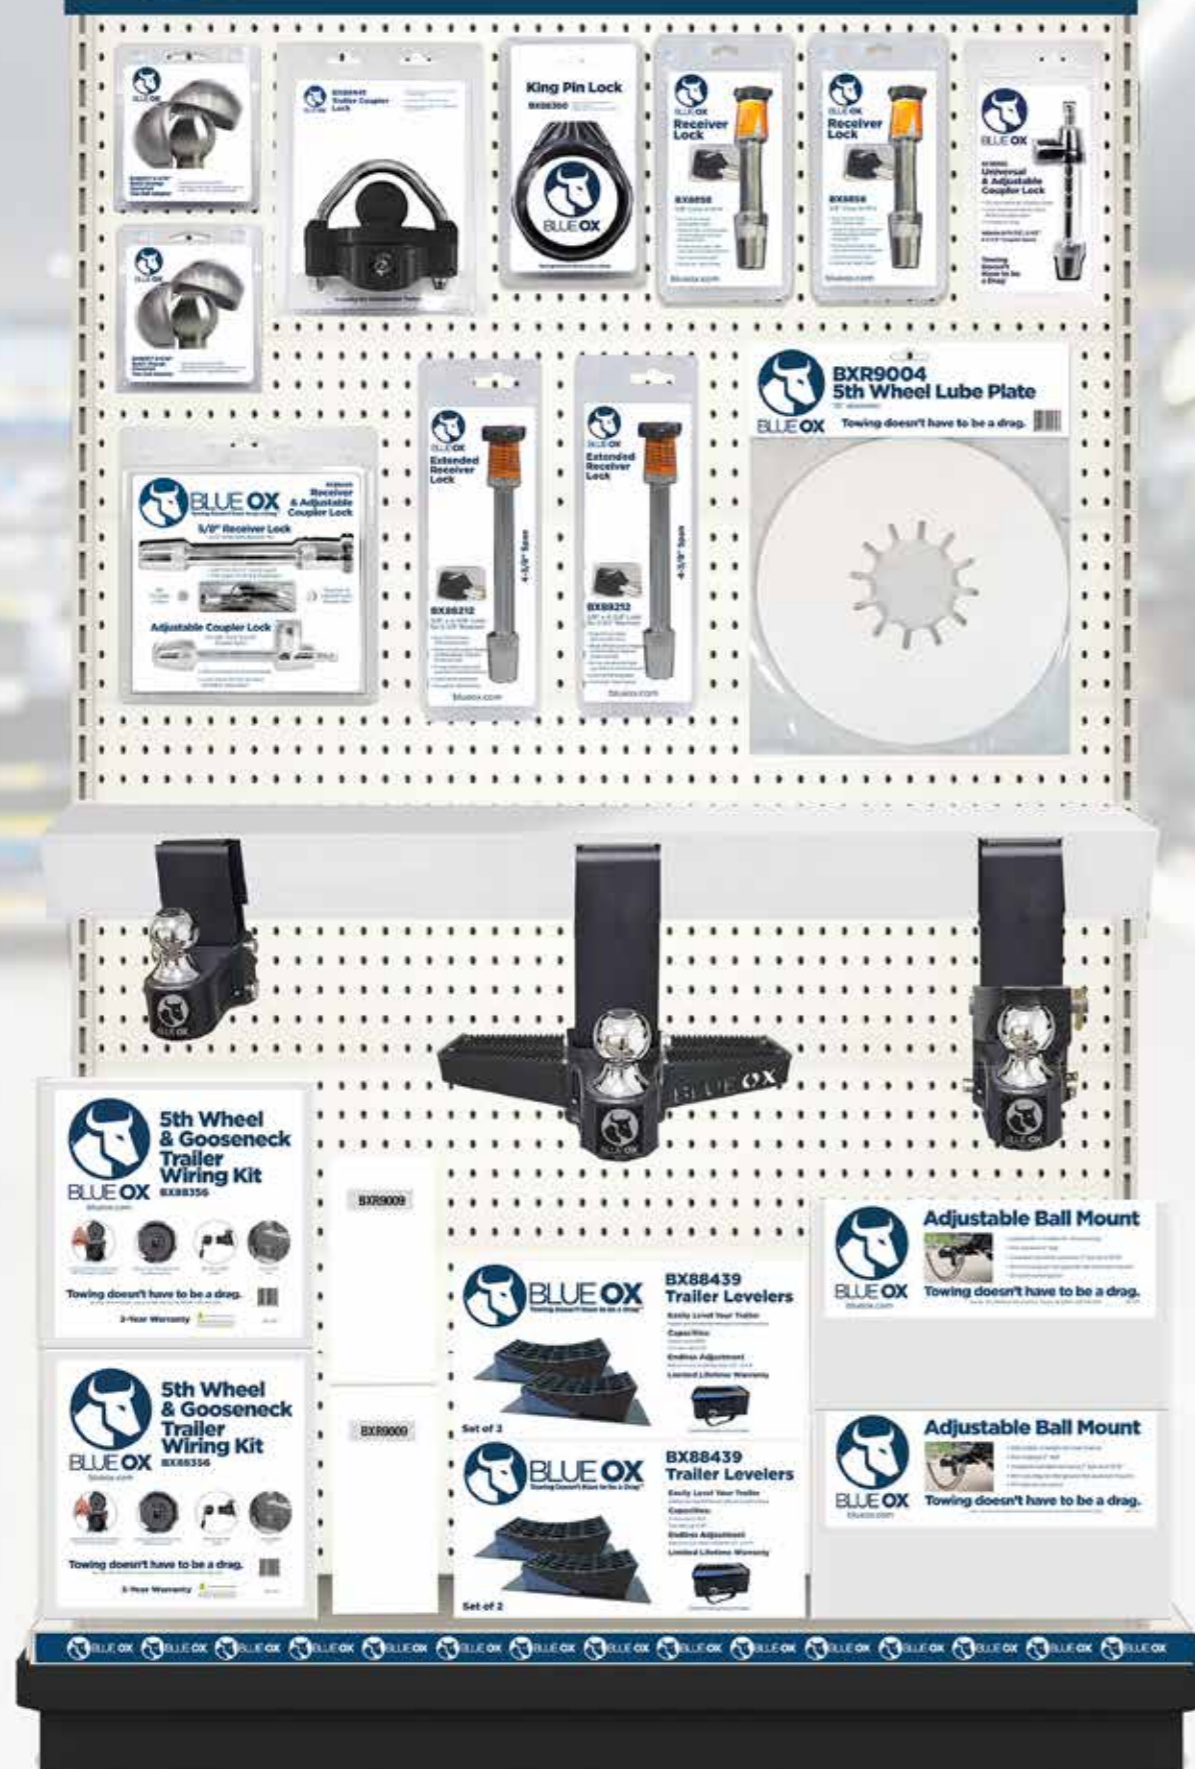

Planograms

Guidelines & Suggestions

BLUE OX

BLUE OX
Towing Doesn't Have to be a Drag™

**Trailer Towing
Accessories**

Trailer Towing 36" W x 60" H

INCLUDES THE FOLLOWING:

Part #	Description	Quantity
BXH10141	4" Drop/Rise, 2" Receiver, Rated to 10K	2
BXH10171	7" Drop/Rise, 2" Receiver, Rated to 10K	2
BXH12241	7" Drop/Rise, 2-1/2" Receiver, Rated to 12K	2
BXH12271	7" Drop/Rise, 2-1/2" Receiver, Rated to 12K	2
BX88441	Universal Trailer Coupler Lock	2
BXH9000	Kit, Hitch Step for Adjustable Ball Mounts (Shown on 2nd adjustable Ball Mount)	2
BXH9001	Kit, Pintle Hitch Adjustable Ball Mount Add-On (Shown on 3rd adjustable Ball Mount)	2
BX88377	Quick Change Tow Ball Adapter 2" to 2-5/16"	2
BX88402	Universal & Adjustable Pin Style Coupler Lock	3
BX88403	Pin Style Coupler Lock & 5/8" Receiver Lock Kit	3
BX88212	Receiver Lock Kit, 5/8" x 4" Long, 20K	3
BX8858	Receiver Lock 5/8", 20K	3
BXR9004	10" 5th Wheel Lube Plate	2
BXR90009	OEM Gooseneck to Blue Ox Fifth Wheel Adapter	2
BX88439	Kit, Blue Ox Camper Leveler, Pair	2
BX88356	Kit, 5th Wheel Wiring Harness 6' Long	2
402-2229	36" Planogram Sign	1
402-0053	Blue Ox Branded Shelf Strip 4'	1